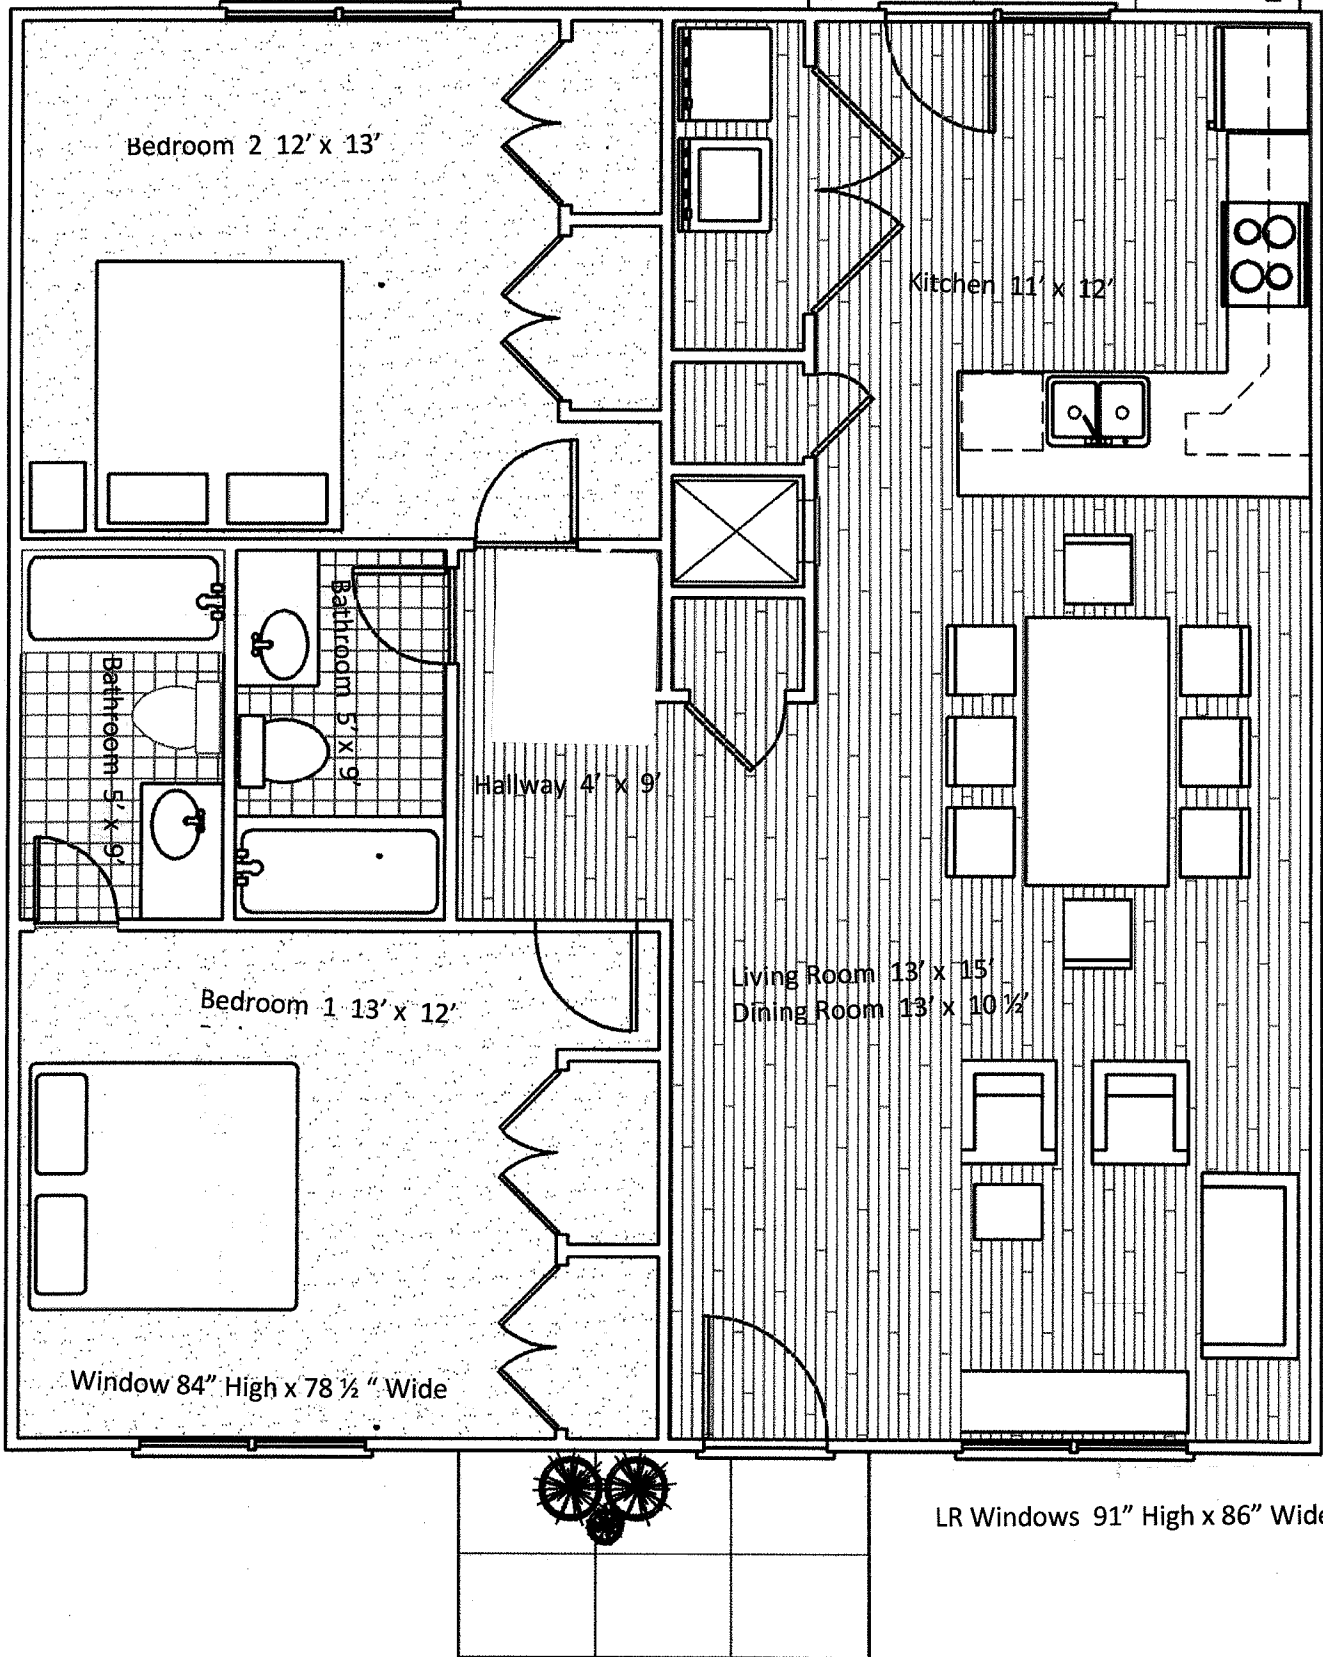

2 BEDROOM 2 BATH FLAT CONDO
1,085 SQ. FT.

2 Windows 84" High x 38 5/8" Wide

LR Windows 91" High x 86" Wide